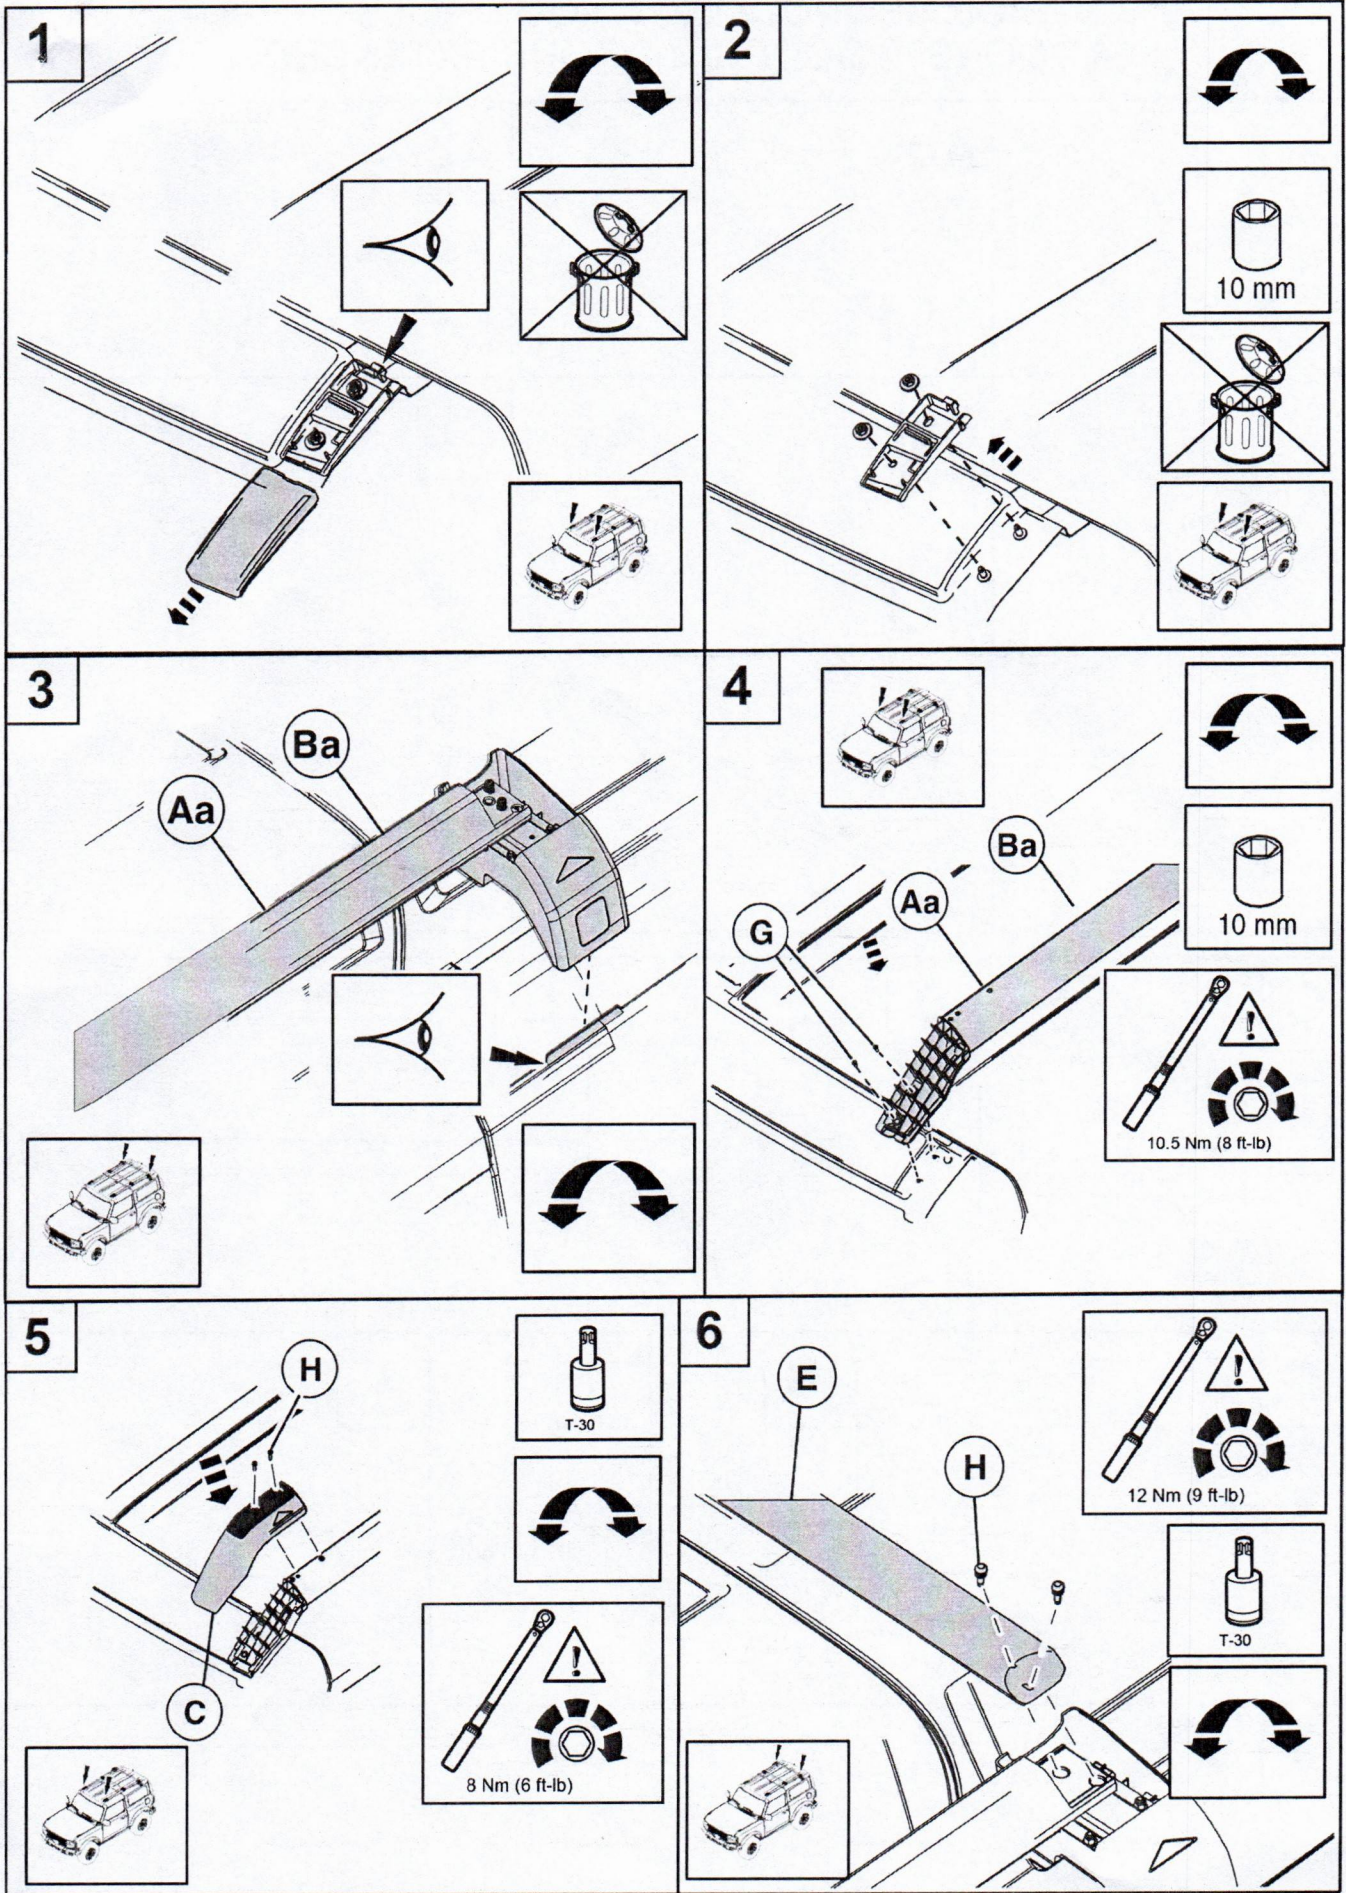

# The installation of the extended version is as follows:

10

11

12

# INSTALLATION INSTRUCTIONS FOR BRONCO 2021+ ROOF RAILS 4 DOORS/ 2 DOORS/ 4 DOORS EXTENDED

	<b>Aa</b>  x1	<b>Ab</b>  x1	
	<b>Ba</b>  x1	<b>Bb</b>  x1	
	<b>Ca</b>  x1	<b>Cb</b>  x1	
<b>C</b> 	<b>D</b> 	<b>E</b> 	
<b>F</b> 	<b>G</b> 	<b>H</b> 	<b>I</b> 
<b>J</b> 