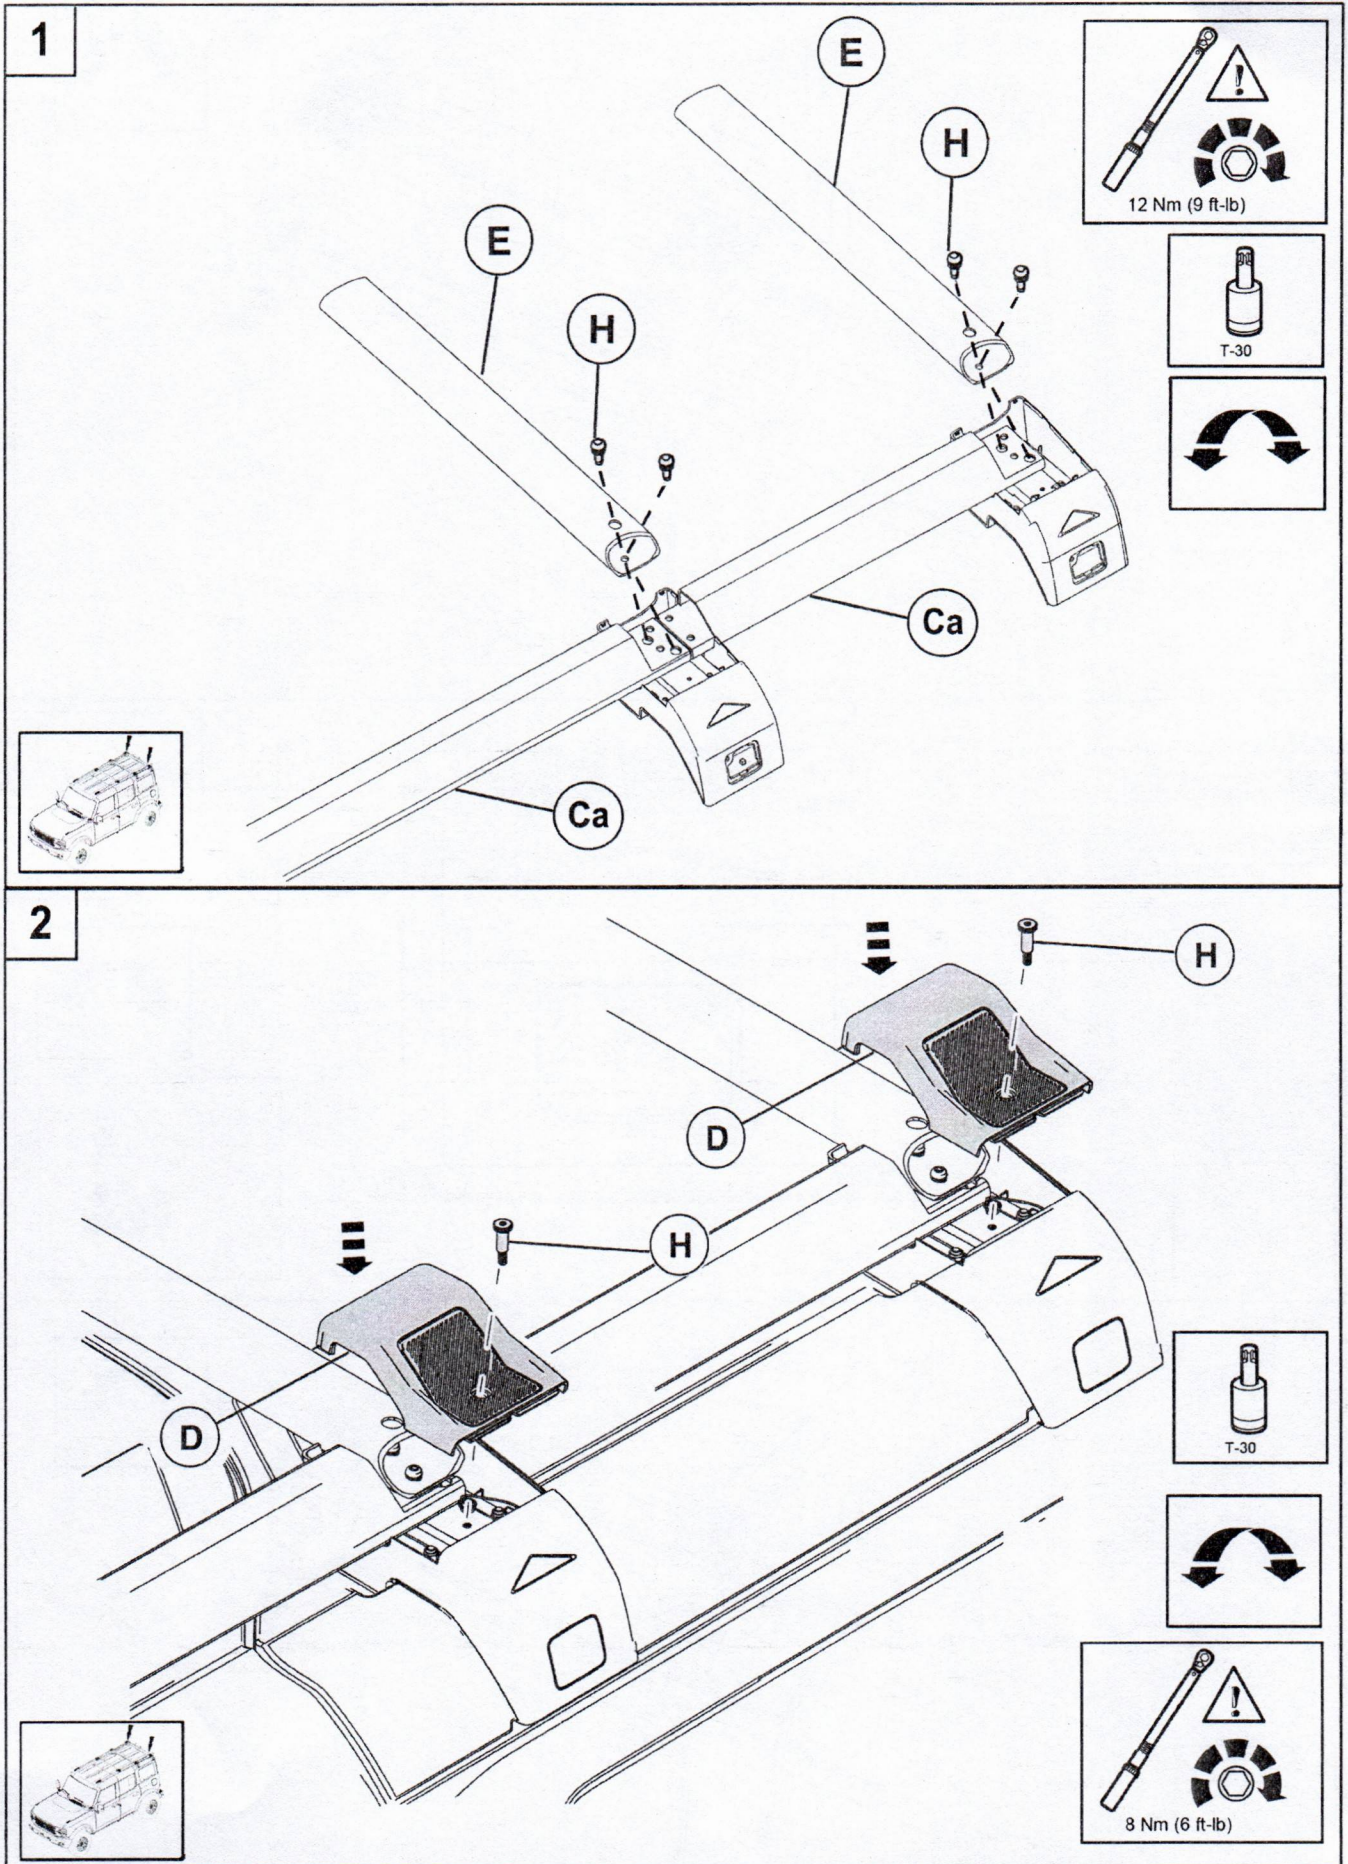

The installation of the extended version is as follows: