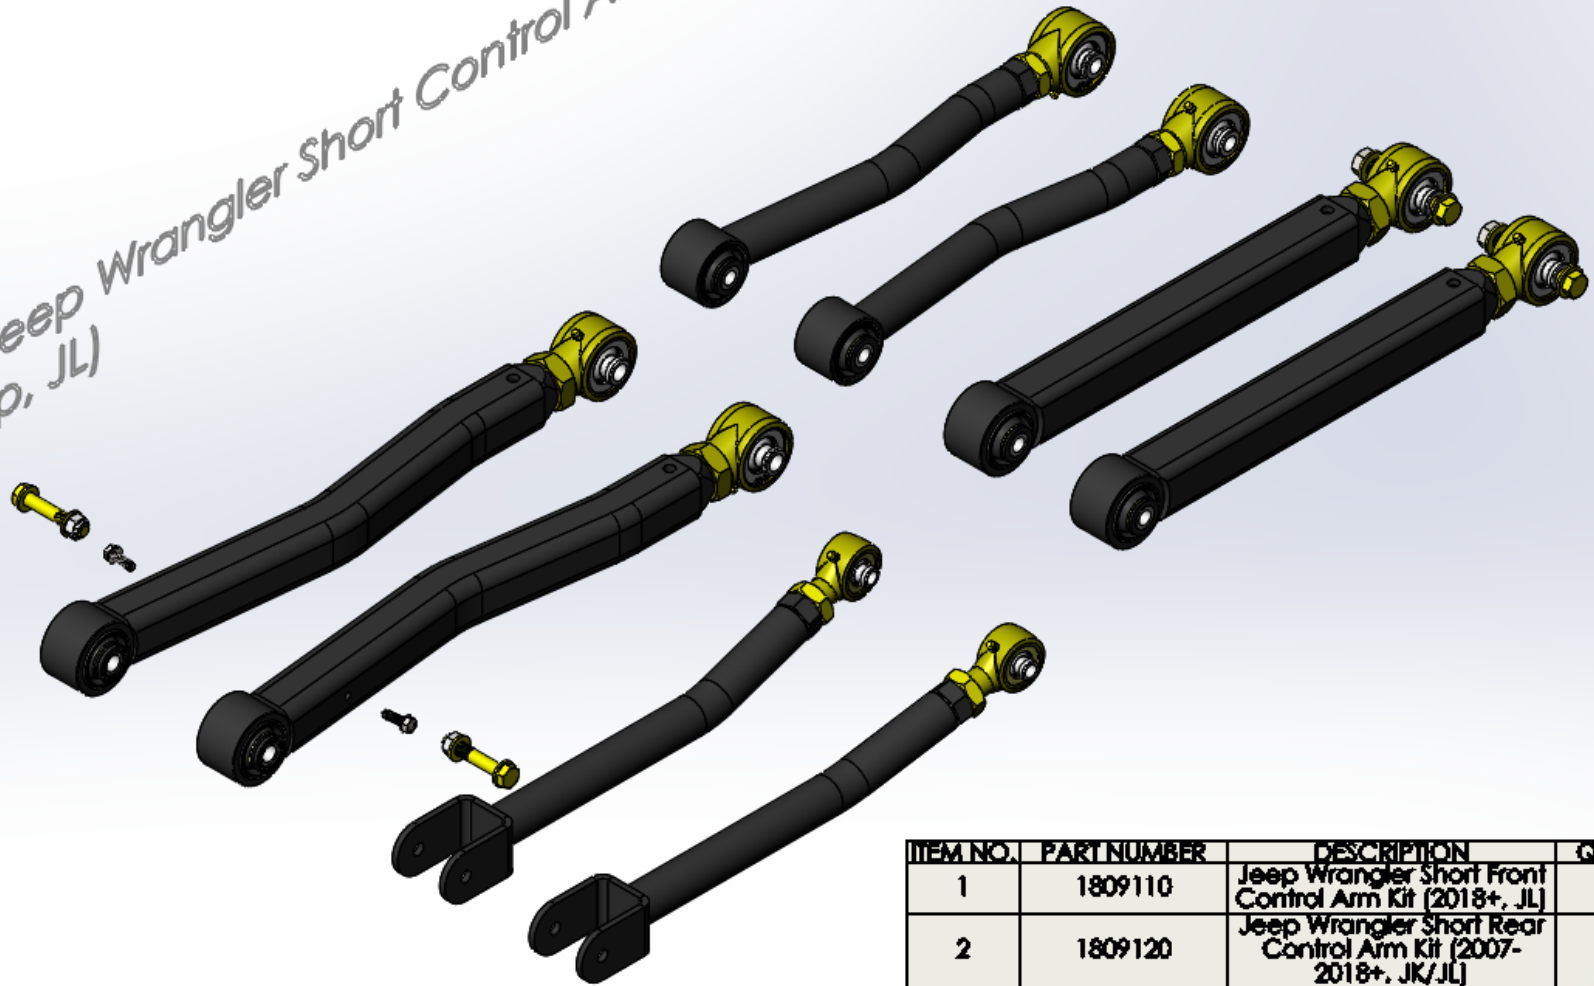

1809200 Jeep Wrangler Short Control Arm Kit
(2018 & Up, JL)
67.3 lbs

ITEM NO.	PART NUMBER	DESCRIPTION	QTY.
1	1809110	Jeep Wrangler Short Front Control Arm Kit (2018+, JL)	1
2	1809120	Jeep Wrangler Short Rear Control Arm Kit (2007-2018+, JK/JL)	1