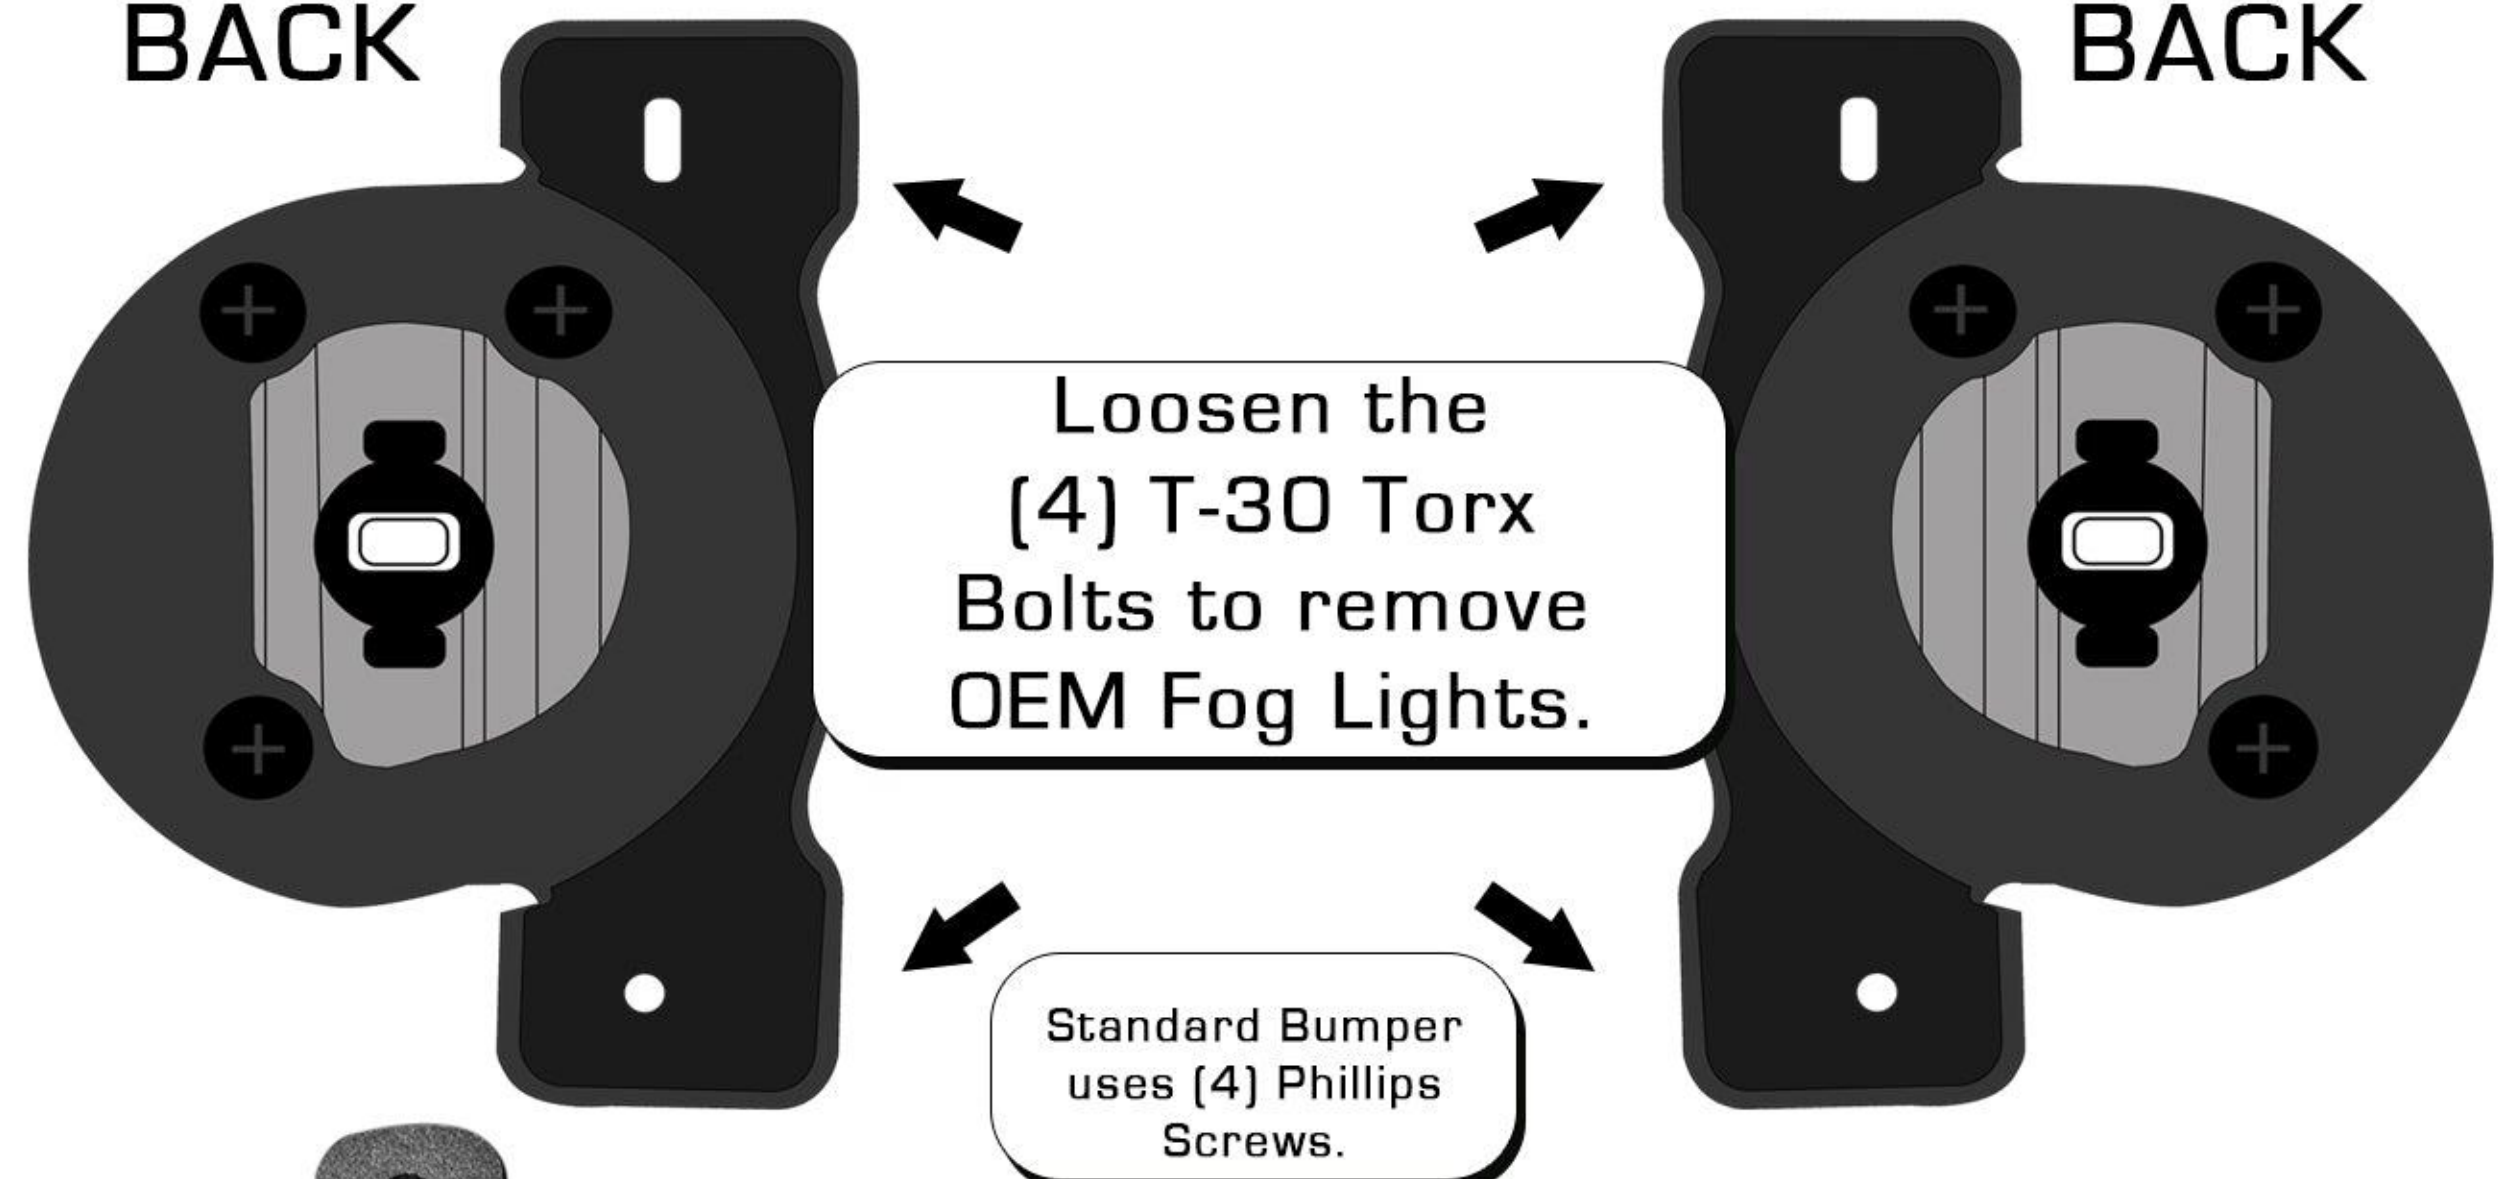

### JEEP JK RUBICON SHOWN

Locate fog light and brackets on the bumper.

DRIVER SIDE  
BACK

PASSENGER SIDE  
BACK

DRIVER SIDE  
FRONT W/BRACKETS

Adapter brackets used for Steel Bumpers.

PASSENGER SIDE  
FRONT W/BRACKETS