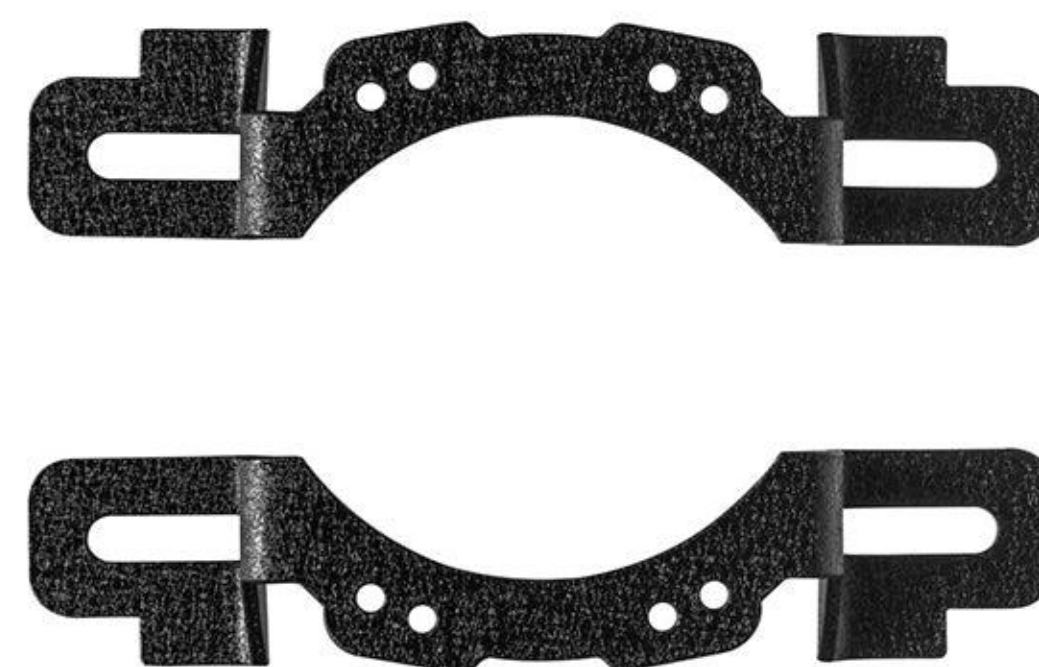

PART# 5134-504
PLUG & PLAY WIRING
ADAPTERS
(SOLD SEPARATELY)

PART#5857-504
STEEL BUMPER ADAPTER
BRACKETS(SOLD SEPARATELY)