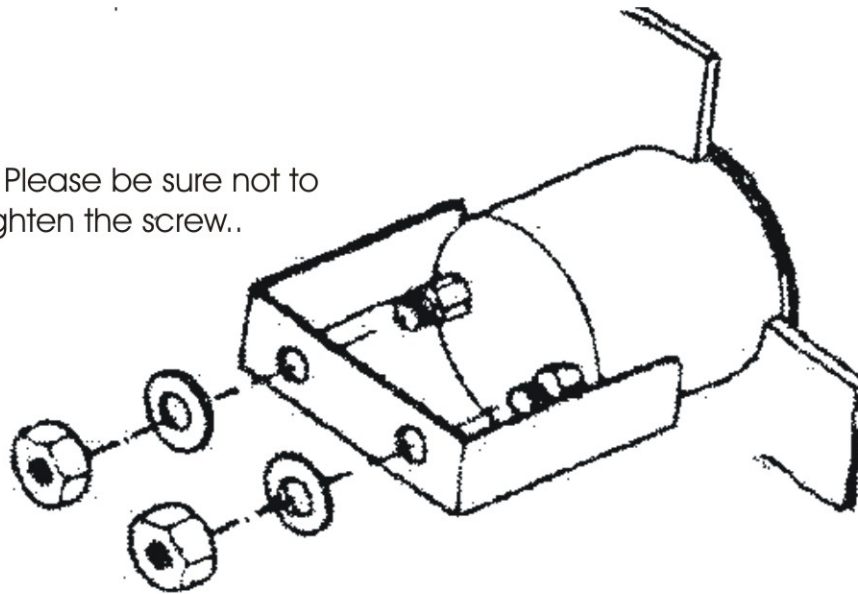

Wiring Instructions

Red- Accessory 12V
Yellow- Accessory 12V
Black- Ground

*Note. Please be sure not to over tighten the screw..

Installing U bracket.