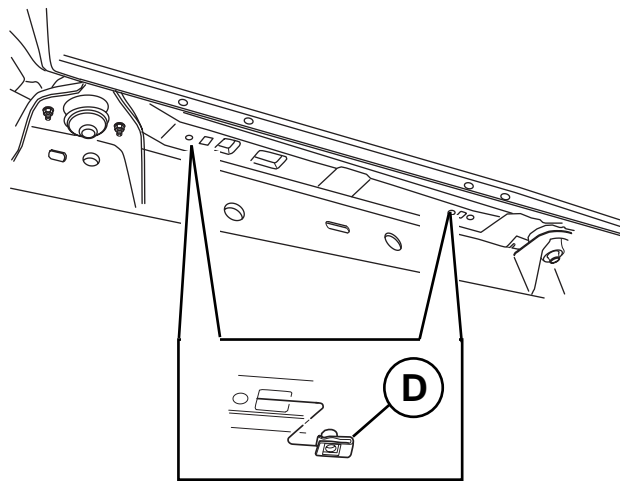

# Jeep Wrangler Running Board - 4 Door

**A** LH

**C** 6x

**D** 4x

**E** 12x

**B** RH

10mm  
13mm

Note: Repeat for other side

**1**

16 ft. lbs  
(22 N.m)

8 ft. lbs  
(11 N.m)

**6x** **E**

**3x** **C**

**A**

10mm  
13mm

Note: Repeat for other side