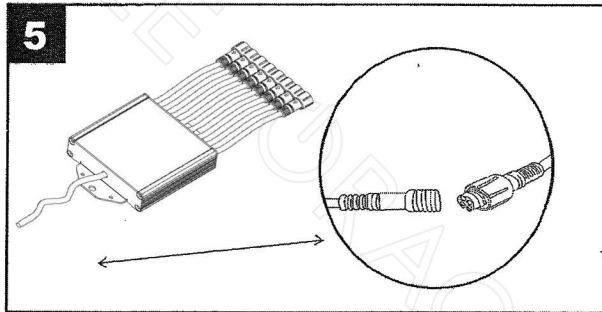

ORACLE LIGHTING

COLORSHIFT UNDERBODY ROCK LIGHT KIT
PART #5796-333 / 5797-333

USER MANUAL & INSTALLATION GUIDE

PACKAGE CONTENTS:

(2) TYPES OF MOUNTS FOR FLUSH OR CURVED MOUNTING APPLICATIONS

CONNECT MODULES TO CONTROL BOX

← WIRE CONTROL BOX TO 12V POWER RED (+) / BLACK (-)

6 Download "MAGIC MOMENT" App

IN THE APP STORE

OR THE PLAY STORE

iPhone

Android

CHECK OUT THE INSTALL VIDEO

VIMEO.COM/262458482

- 1) CONNECT THE CONTROL BOX TO 12V POWER SOURCE.
- 2) DOWNLOAD AND INSTALL THE MAGIC MOMENT APP FROM THE APP OR PLAY STORE.
- 3) MAKE SURE BLUETOOTH IS SWITCHED "ON" WITH YOUR MOBILE DEVICE.
- 4) OPEN THE MAGIC MOMENT APP
- 5) FOLLOW THE OPERATION GUIDE FOUND IN THE APP.
- 6) ONCE THE CONTROL BOX NAME APPEARS, CLICK TO CONNECT TO IT.
- 7) THE CONNECTION WILL NOW BE SUCCESSFUL.
- 8) CLICK THE POWER ICON AT THE TOP OF THE APP TO ACTIVATE THE ROCK LIGHTS.
- 9) YOU NOW HAVE FULL CONTROL OVER YOUR COLORSHIFT UNDERBODY ROCK LIGHT KIT.