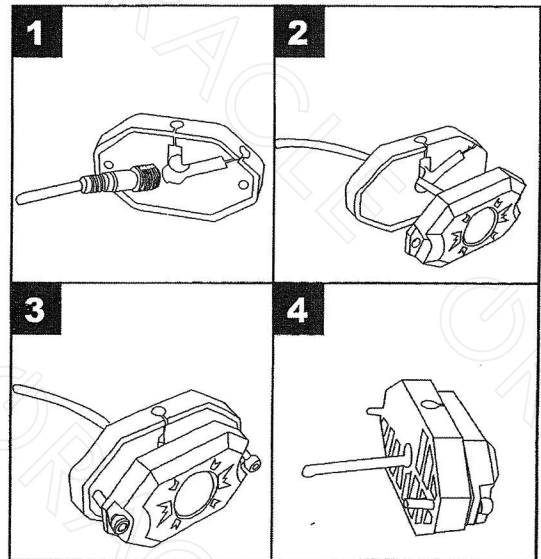

ORACLE LIGHTING

COLORSHIFT UNDERBODY ROCK LIGHT KIT
PART #5796-333 / 5797-333

USER MANUAL & INSTALLATION GUIDE

PACKAGE CONTENTS:

(2) TYPES OF MOUNTS FOR FLUSH OR CURVED MOUNTING APPLICATIONS

CONNECT MODULES TO CONTROL BOX

← WIRE CONTROL BOX TO 12V POWER RED (+) / BLACK (-)

6 Download "MAGIC MOMENT" App

IN THE APP STORE

OR THE PLAY STORE

iPhone

Android

CHECK OUT THE INSTALL VIDEO

VIMEO.COM/262458482

- 1) CONNECT THE CONTROL BOX TO 12V POWER SOURCE.
- 2) DOWNLOAD AND INSTALL THE MAGIC MOMENT APP FROM THE APP OR PLAY STORE.
- 3) MAKE SURE BLUETOOTH IS SWITCHED "ON" WITH YOUR MOBILE DEVICE.
- 4) OPEN THE MAGIC MOMENT APP
- 5) FOLLOW THE OPERATION GUIDE FOUND IN THE APP.
- 6) ONCE THE CONTROL BOX NAME APPEARS, CLICK TO CONNECT TO IT.
- 7) THE CONNECTION WILL NOW BE SUCCESSFUL.
- 8) CLICK THE POWER ICON AT THE TOP OF THE APP TO ACTIVATE THE ROCK LIGHTS.
- 9) YOU NOW HAVE FULL CONTROL OVER YOUR COLORSHIFT UNDERBODY ROCK LIGHT KIT.

! DO NOT CUT/MODIFY ANY OF THE WIRING IN THIS KIT. DOING SO, WILL VOID THE PRODUCT WARRANTY.
THIS KIT IS DESIGNED TO FIT MOST VEHICLES. HOWEVER, IF YOUR VEHICLE IS OVERSIZED, WE RECOMMEND
USING THE 6' *PLUG AND PLAY* EXTENSION CABLES (PART#5814-504) WHICH CAN BE PURCHASED HERE:
[HTTPS://WWW.ORACLELIGHTS.COM/PRODUCTS/EXTCABLE](https://www.oraclelights.com/products/extcable)