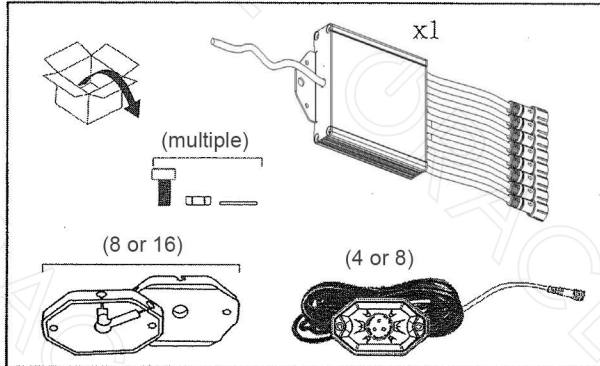

ORACLE LIGHTING

COLORSHIFT UNDERBODY ROCK LIGHT KIT
PART #5796-333 / 5797-333

USER MANUAL & INSTALLATION GUIDE

PACKAGE CONTENTS:

(2) TYPES OF MOUNTS FOR FLUSH OR CURVED MOUNTING APPLICATIONS

CONNECT MODULES TO CONTROL BOX

← WIRE CONTROL BOX TO 12V POWER RED (+) / BLACK (-)

6 Download "MAGIC MOMENT" App

IN THE APP STORE

OR THE PLAY STORE

iPhone

Android

CHECK OUT THE INSTALL VIDEO

VIMEO.COM/262458482

- 1) CONNECT THE CONTROL BOX TO 12V POWER SOURCE.
- 2) DOWNLOAD AND INSTALL THE MAGIC MOMENT APP FROM THE APP OR PLAY STORE.
- 3) MAKE SURE BLUETOOTH IS SWITCHED "ON" WITH YOUR MOBILE DEVICE.
- 4) OPEN THE MAGIC MOMENT APP
- 5) FOLLOW THE OPERATION GUIDE FOUND IN THE APP.
- 6) ONCE THE CONTROL BOX NAME APPEARS, CLICK TO CONNECT TO IT.
- 7) THE CONNECTION WILL NOW BE SUCCESSFUL.
- 8) CLICK THE POWER ICON AT THE TOP OF THE APP TO ACTIVATE THE ROCK LIGHTS.
- 9) YOU NOW HAVE FULL CONTROL OVER YOUR COLORSHIFT UNDERBODY ROCK LIGHT KIT.

! DO NOT CUT/MODIFY ANY OF THE WIRING IN THIS KIT. DOING SO, WILL VOID THE PRODUCT WARRANTY.
THIS KIT IS DESIGNED TO FIT MOST VEHICLES. HOWEVER, IF YOUR VEHICLE IS OVERSIZED, WE RECOMMEND
USING THE 6' *PLUG AND PLAY* EXTENSION CABLES (PART#5814-504) WHICH CAN BE PURCHASED HERE:
[HTTPS://WWW.ORACLELIGHTS.COM/PRODUCTS/EXTCABLE](https://www.oraclelights.com/products/extcable)