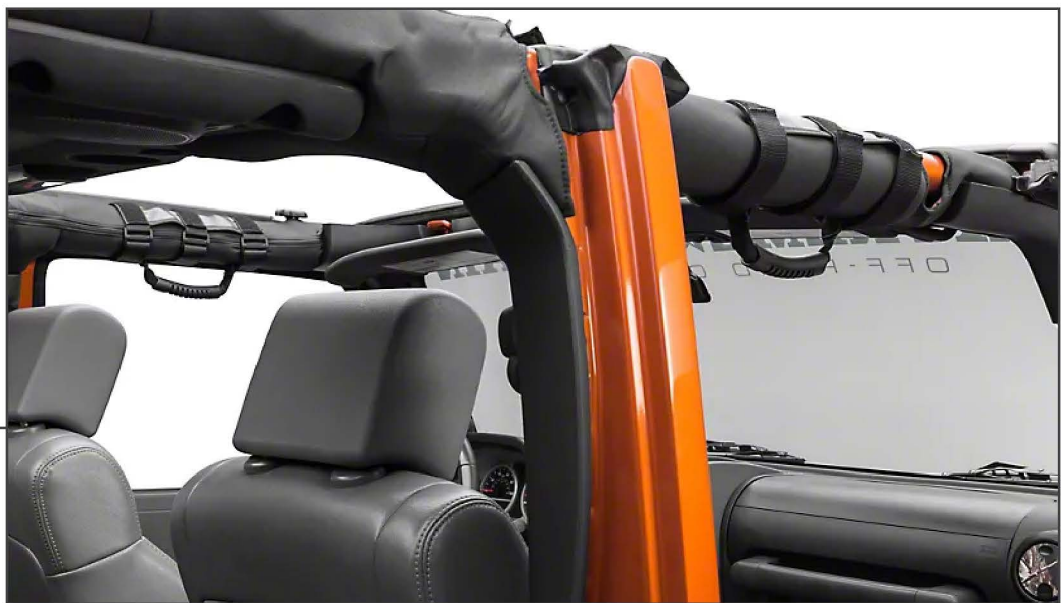

STEP 2

Repeat Step 1 for all remaining grab handles.

Installation is now complete.