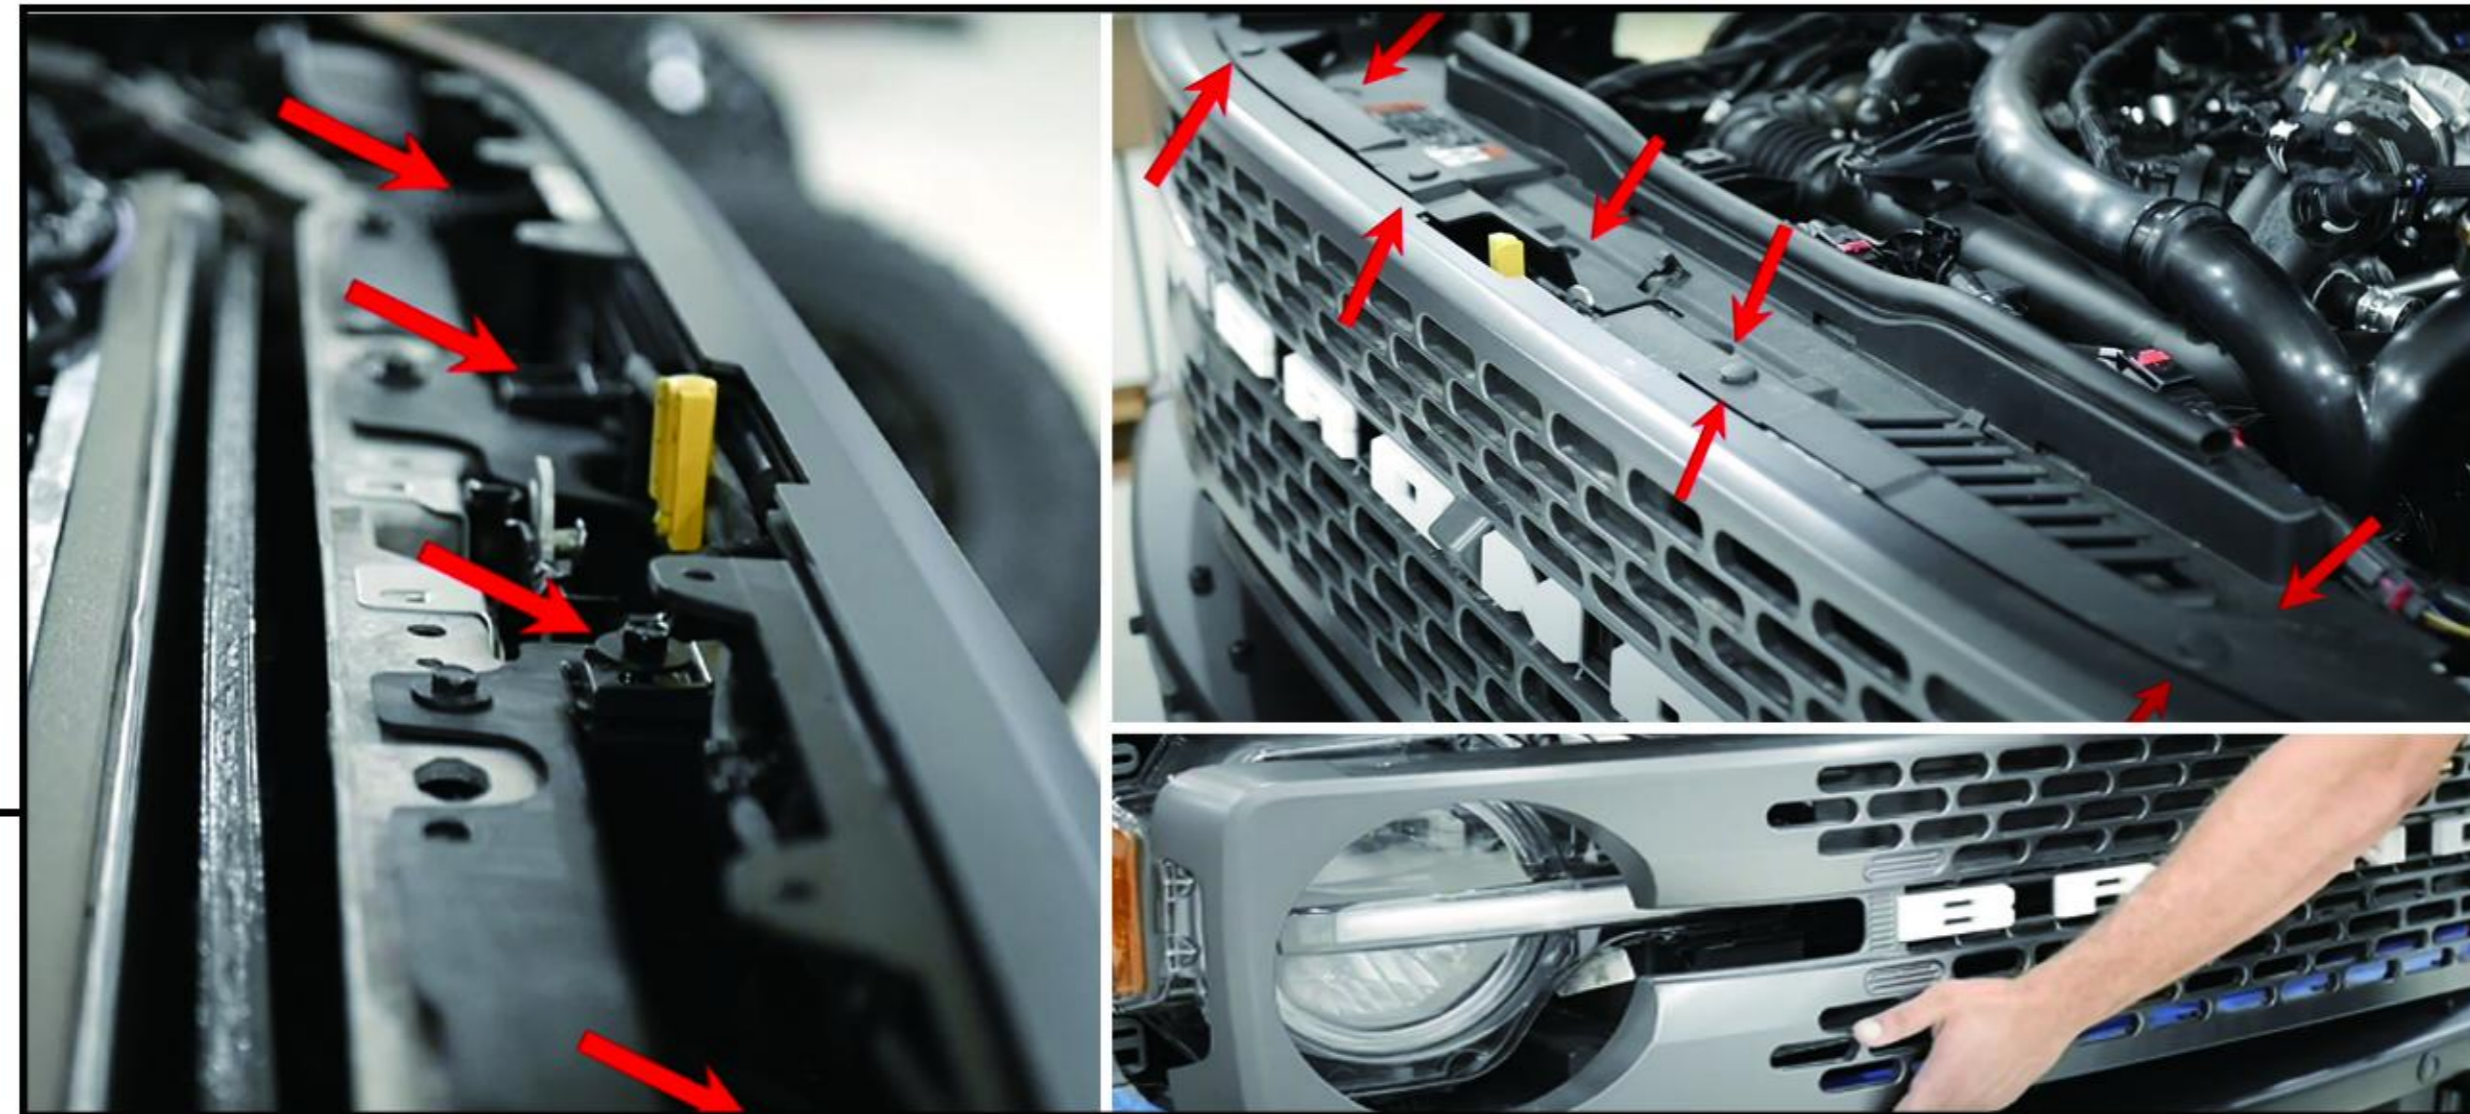

### STEP 1

Remove the 8 clips and remove the cover panel.  
Remove the 4 screws, unplug the wire harness and pull the original grille from the vehicle.